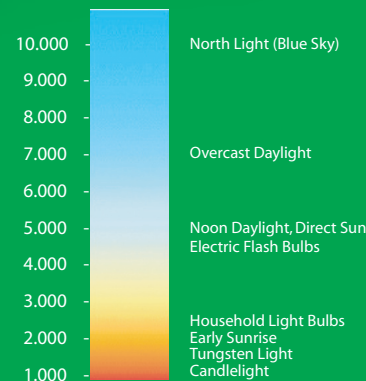

### CFR REFLECTOR - 8000 Hour

9W	R50	SES	3000K Frosted	99 x 50	Code 25688
11W	R63	ES	5000K Frosted	125 x 63	Code 25549
15W	R80	ES	3000K Frosted	125 x 80	Code 25607
15W	R80	ES	5000K Clear	125 x 80	Code 25550

## LAMP COLOUR TEMPERATURE

Measured in Kelvin (K) and indicates the colour appearance of a lamp on a scale from warm to cool

**Crompton**  
Lighting

[www.crompton.com.au](http://www.crompton.com.au)

Phone