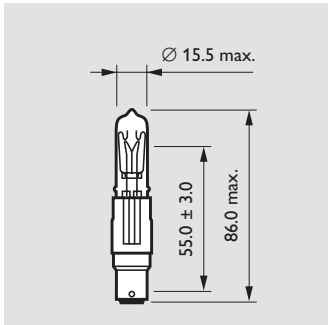

Halogen lamps

Mains-voltage capsules

Clear

Frosted

Dimensions in mm

Burning position

Single-ended mains-voltage halogen capsules with a UV Block quartz-glass bulb. These are economical light sources for small lightweight luminaires, but enable well-defined beams. The frosted versions give softer effects. Like all halogen lamps, these capsules produce crisp, white light, and can be dimmed.
Burning position: universal

Applications

- Shops and homes
- Spot- and accent lighting
- Downlighting

Type	V	W	Cap/ base	Finish	Lumen output lm	Lamp life 50% h	Ordering number
B15D							
12120W	230V	75W	B15D	CLEAR	975	2000	9245 014 44200
12120W	240V	75W	B15D	CLEAR	975	2000	9245 014 45500
12123W	230V	75W	B15D	FROSTED	910	2000	9245 015 44200
12119W	230V	100W	B15D	CLEAR	1400	2000	9245 016 44200
12119W	240V	100W	B15D	CLEAR	1400	2000	9245 016 45500
12122W	230V	100W	B15D	FROSTED	1350	2000	9245 017 44200
12118W	230V	150W	B15D	CLEAR	2250	2000	9245 018 44200
12121W	230V	150W	B15D	FROSTED	2140	2000	9245 019 44200